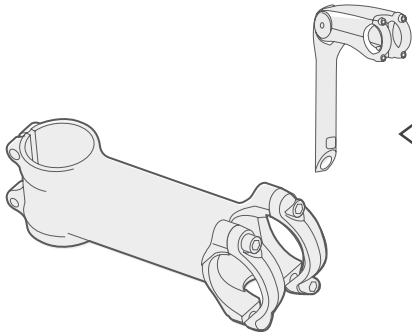

RSL, Pro, & Elite Stem

Duo Base W537090

Cable Wrangler 600793

Mono Base W537089

Trip Mount W509702

Universal Ion Mount W574066

Kovee Pro 35 & Line Pro 35 Stem

Duo Base W562041

Mono Base W562042

Ion Mount W510438

Comp & Adjustable Quill Stem

Duo Base W540565 (QTY 2)

Duo Cable Wrangler 600794 (QTY 2)

Mono Base W540565

Duo Cable Wrangler 600794

Garmin Low Mount 529585

Garmin High Mount 529590

Aeolus RSL Bar/Stem

Duo Base 600796

Mono Base 600795

Pro Blendr Alloy Computer Mount 5266375 (Requires Garmin Puck 5266373 or Wahoo Puck 5266374)

SRM Mount 529586

Madone SLR Integrated Bar/Stem